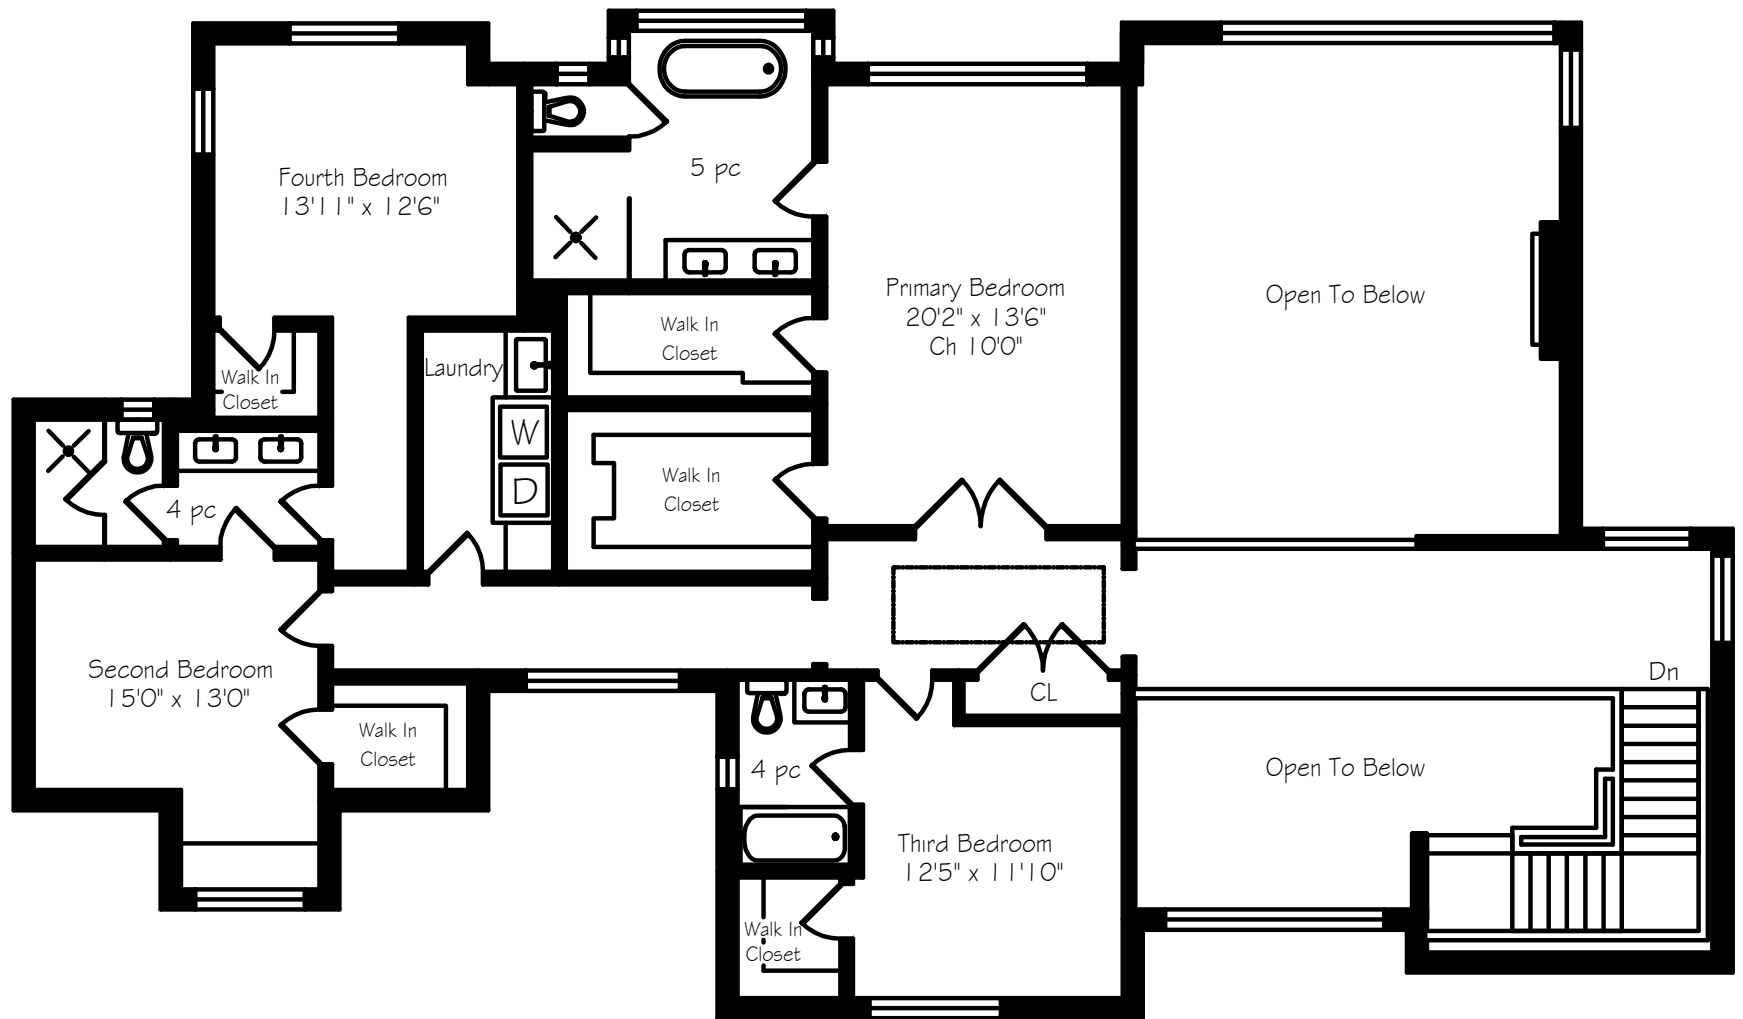

Main Floor  
 2177 Square Feet  
 + 627 Garage

Second Floor  
2215 Square Feet

Lower Level  
2177 Square Feet